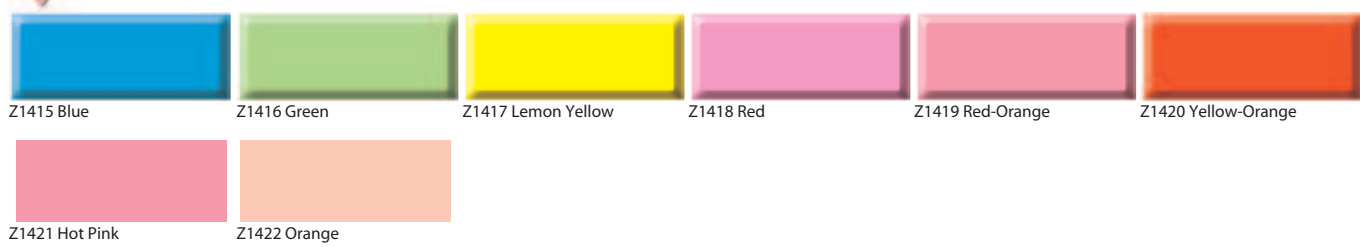

FLOUORESCENT COATINGS