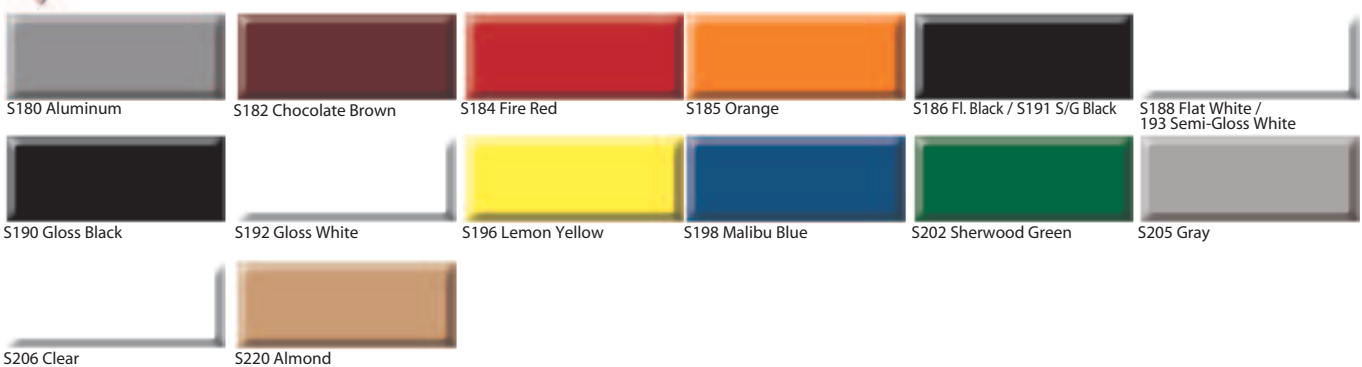

ZYNOLYTE® SPRAY PAINT