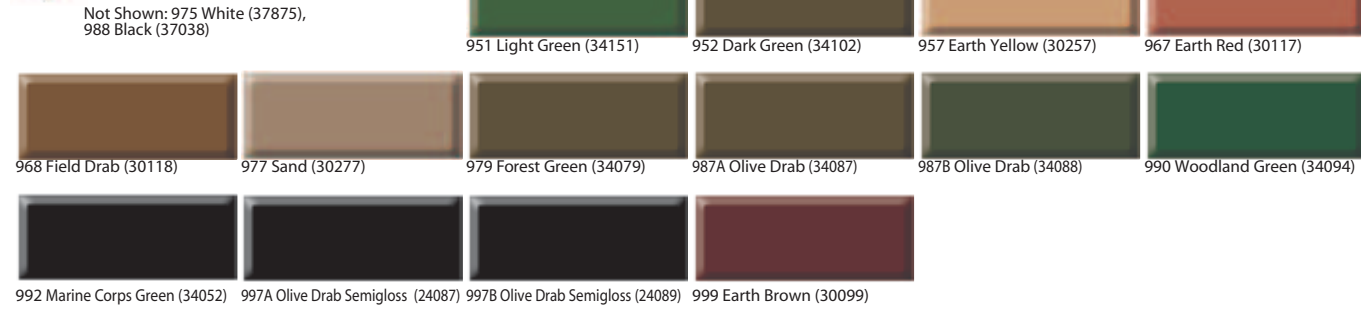

REBAR GREEN COATING

MILITARY VEHICLE & RECREATION CAMOUFLAGE PAINT