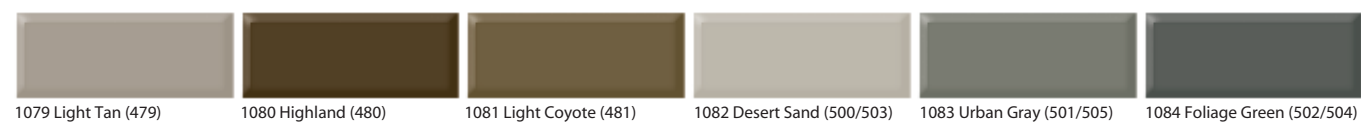

MILITARY DIGITAL PATTERN CAMO PAINT