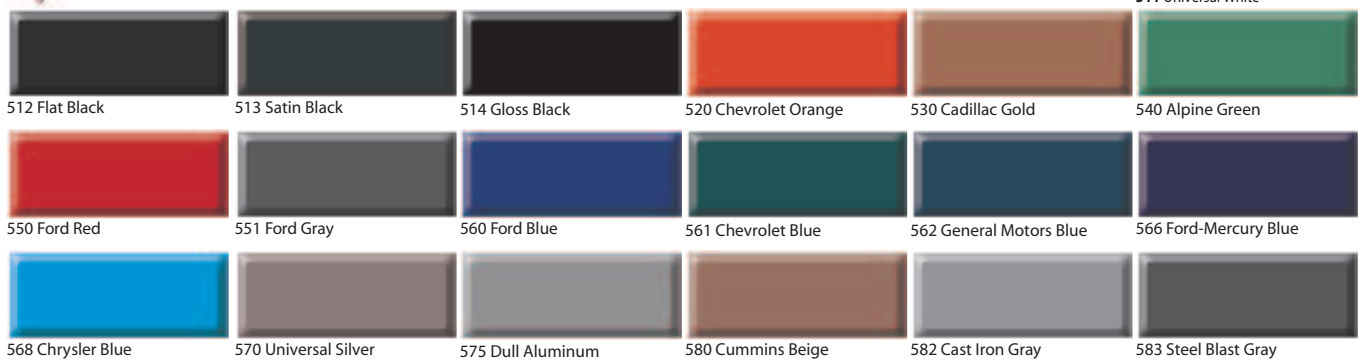

ENGINE ENAMEL