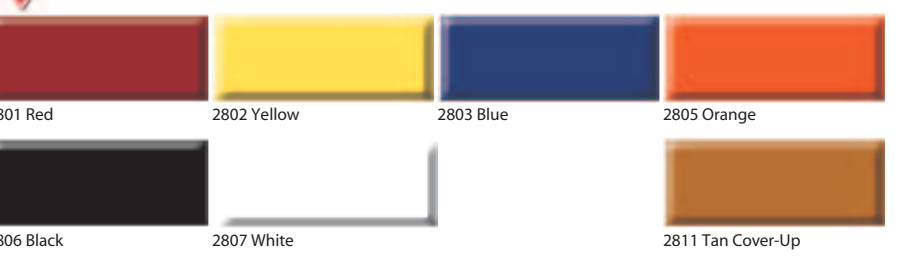

RUST-PROOF ANY-WAY SPRAY PAINT & RUST PROOFING PAINT / DTM
Solvent-Based 300-395/ Water-Based 3010-3490

306 / 3060 Safety Black 342 Semi-Gloss Flat Black 313 / 3130 Flat White
312 / 3120 Flat Black 307 / 3070 Safety White 344 Satin Black

GALVANIZED COATINGS

STAINLESS STEEL COATING

MARKING PAINT

16-oz. IAC Invert-A-Cap™ Paint 261-267, 270-279; 20-oz. Survey Marking Paint 201-213, 220-230; 281-288; Construction Marking Paint 246-283; Turf Marking Paint 290-293; All-Purpose Marking Paint 1382-1399; Supreme Utility Marking Paint 295-296; Spray Chalk 214-219; Fugitive Marker 1420-1429. Not Shown: 200 Clear

MARKING INKS

STRIPING PAINT 701-702 = Supreme / 710-770 = Solvent-based / 790-796 = Water-based

STENCIL INKS and COVER-UP INKS

SUPER METAL COATINGS

The printed colors on these pages approximate the appearance of the actual paint colors. Lighting, heat, or method of application may cause a variation in the color.