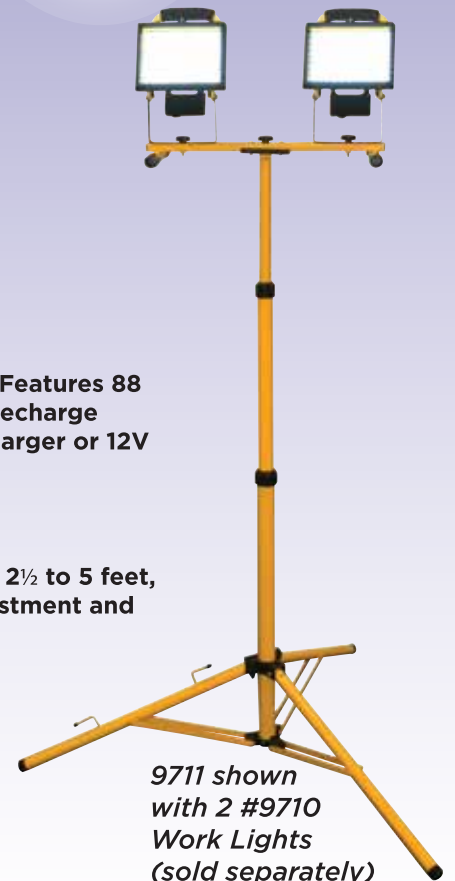

WORK LIGHTS

9710 with included adapters

9720

9711 shown with 2 #9710 Work Lights (sold separately)

9710 Portable/Rechargeable LED Work Light

A portable, rechargeable LED work light for the jobsite or home, indoors or out. Features 88 powerful LEDs, 600 lumens, and an angle adjustment for easy subject lighting. Recharge using any Sierra Wave solar collector, Power Center, or the included 120V wall charger or 12V vehicle charger for cordless operation.

9711 Work Light Metal Stand

Heavy duty stand made specifically for the #9710 Work Light. It telescopes from 2½ to 5 feet, and holds 1 or 2 Work Lights (sold separately). Utilizes a twist action height adjustment and finger tightening bolts so no tools are required. Collapses for storage.

9720 Portable Area Light

Portable lighting has never been easier with this 12V-powered 3-Watt, 66 LED light. It comes as a single unit, with shade, a 10-foot extension cord, a 30-inch 12V DC power cord, and a carabineer for easy installation anywhere. Each lamp has its own power switch, and can be powered from any 12V power source, including a vehicle or Sierra Wave power supply.

A 3-pack kit (with only one power cord) is also available, #9721.

WORK LIGHTS

FEATURES

#9710 Work Light

- 88 LEDs
- 600 Lumens
- Tilt and swivel adjustment
- Fully charges in 4-6 hours
- Operates 3-4 hours on a full charge